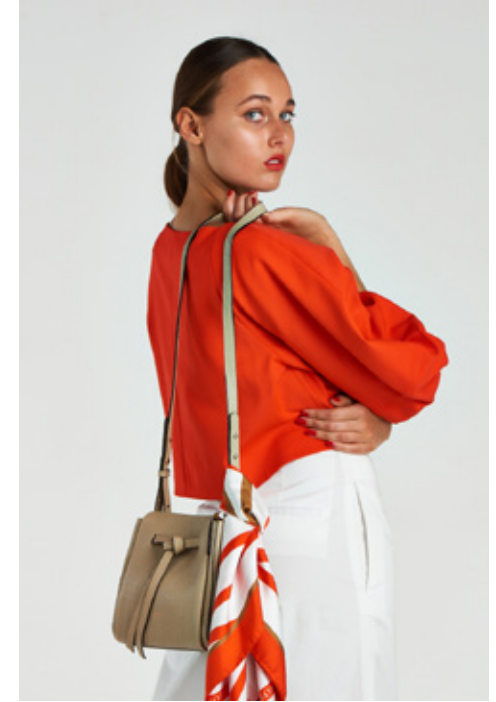

TESS RAVIEZ

GIANT

HGHT	BUST	WST	HIP	DRSS	SHOE	HAIR	EYE
173/5'8	86/34	70/27.5	99/39	10	9/39	BRWN	BLUE

TESS RAVIEZ

GIANT

giantmanagement.com / +61 3 9827 4877