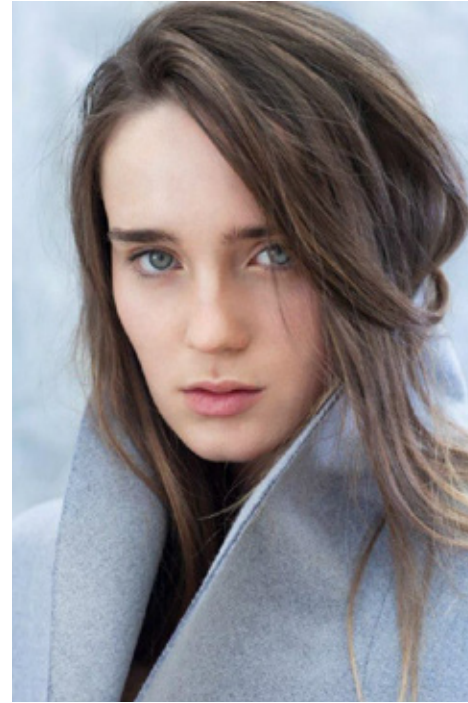

TORI TRIGG

GIANT

HGHT	BUST	WST	HIP	DRSS	SHOE	HAIR	EYE
180 / 5'11	79 / 31	64 / 25	93 / 36.5	8	9 / 40	BRWN	GREEN

TORI TRIGG

GIANT

giantmanagement.com / +61 3 9827 4877