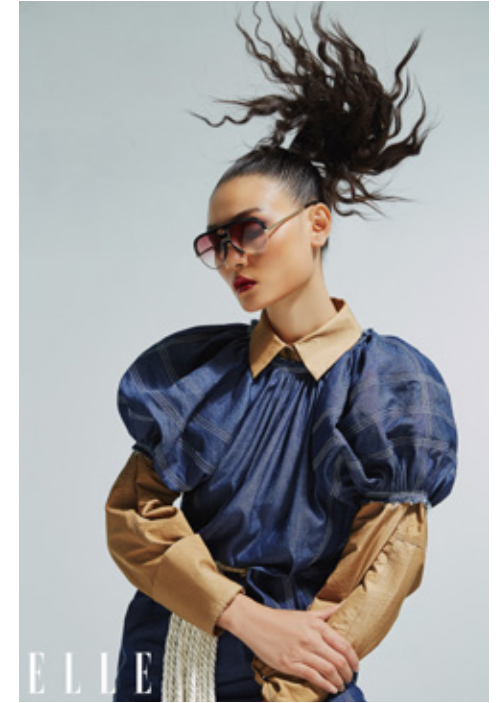

TRANG NGUYEN

GIANT

HGHT 178/5'10 BUST 81/32 WST 64/25 HIP 89/35 DRSS 8 SHOE 9/40 HAIR BLCK EYE BRWN

TRANG NGUYEN

GIANT

giantmanagement.com / +61 3 9827 4877