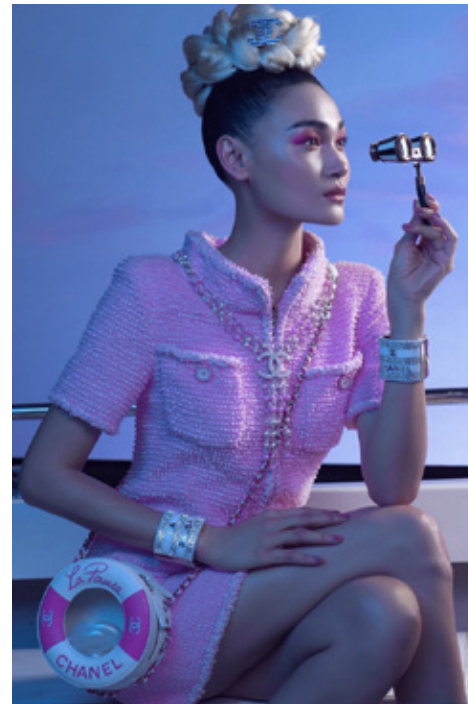

TRANG NGUYEN

GIANT

HGHT 178/5'10 BUST 81/32 WST 64/25 HIP 89/35 DRSS 8 SHOE 9/40 HAIR BLCK EYE BRWN

TRANG NGUYEN

GIANT

giantmanagement.com / +61 3 9827 4877