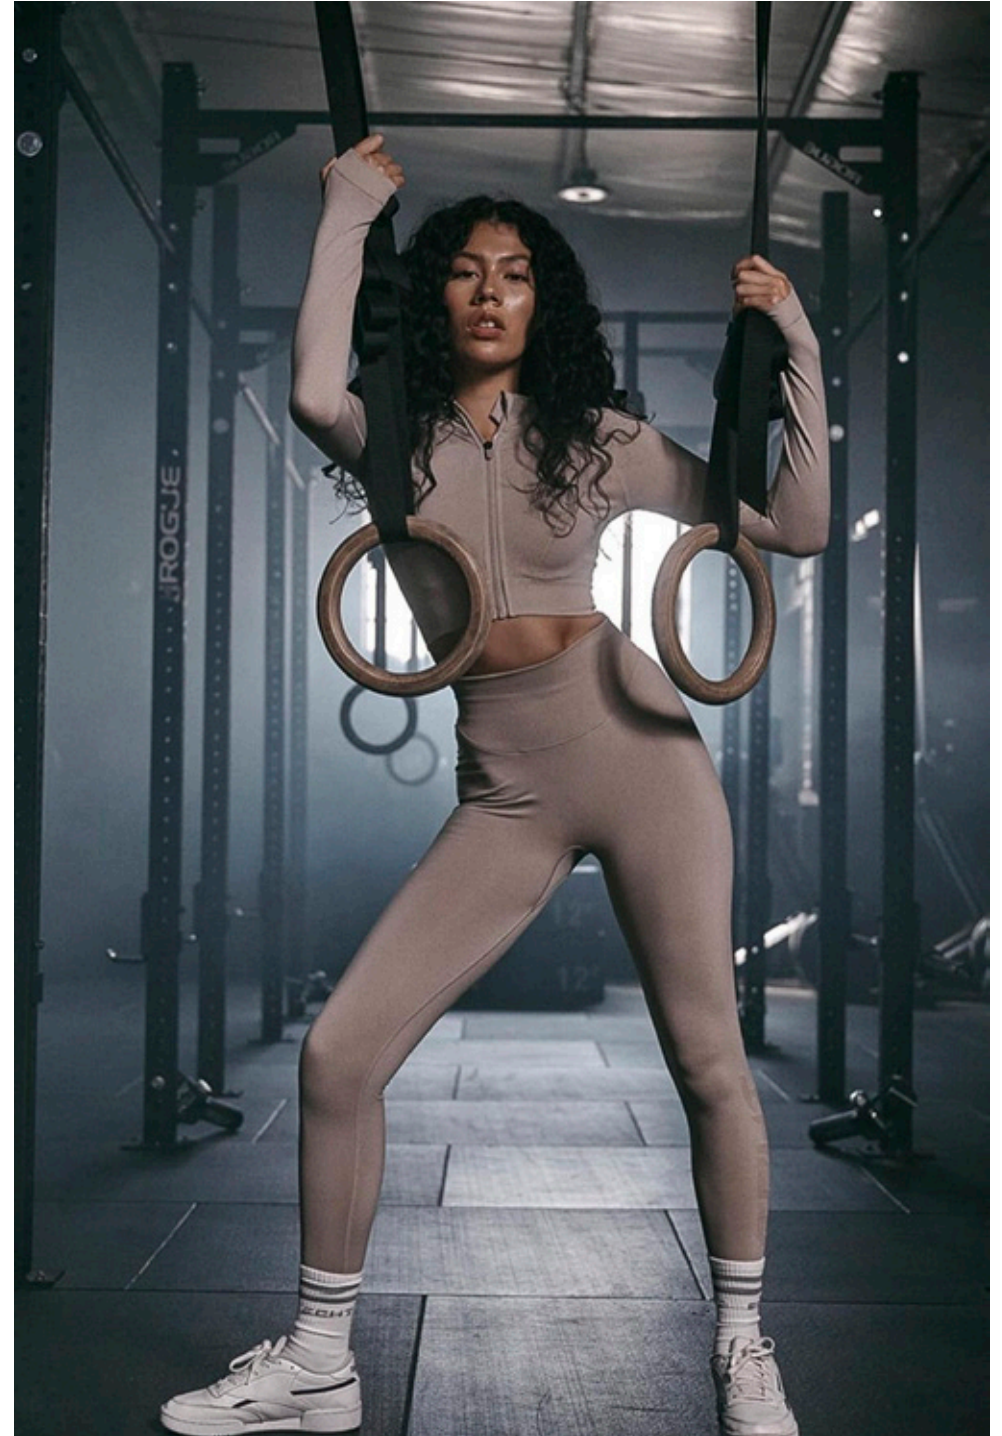

giantmanagement.com / +61 3 9827 4877