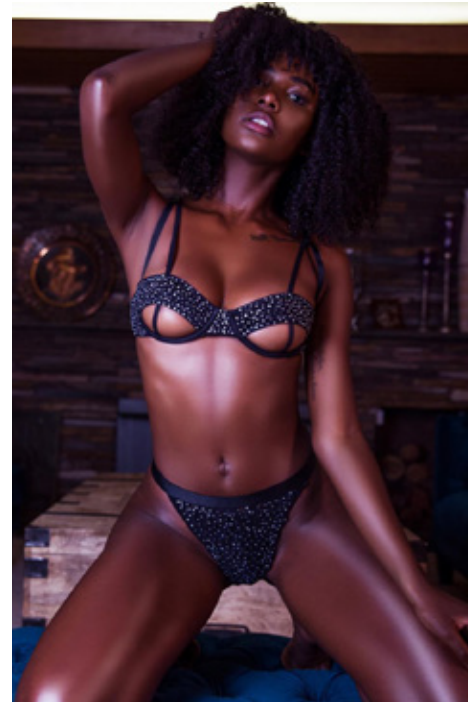

VAKOO KAUAPIRURA

GIANT

VAKOO KAUAPIRURA

GIANT

HGHT	BUST	WST	HIP	DRSS	SHOE	HAIR	EYE
175/5'9	84/33	66/26	84/33	8	7/38	BRWN	BRWN

giantmanagement.com / +61 3 9827 4877