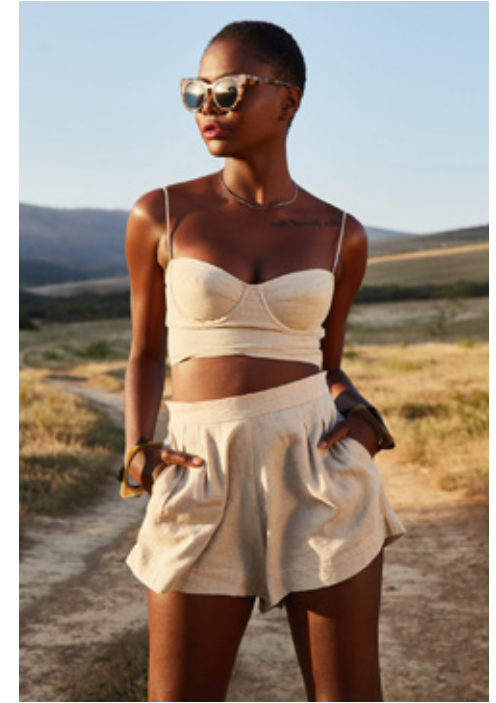

VAKOO KAUAPIRURA

GIANT

VAKOO KAUAPIRURA

GIANT

HGHT	BUST	WST	HIP	DRSS	SHOE	HAIR	EYE
175/5'9	84/33	66/26	84/33	8	7/38	BRWN	BRWN

giantmanagement.com / +61 3 9827 4877