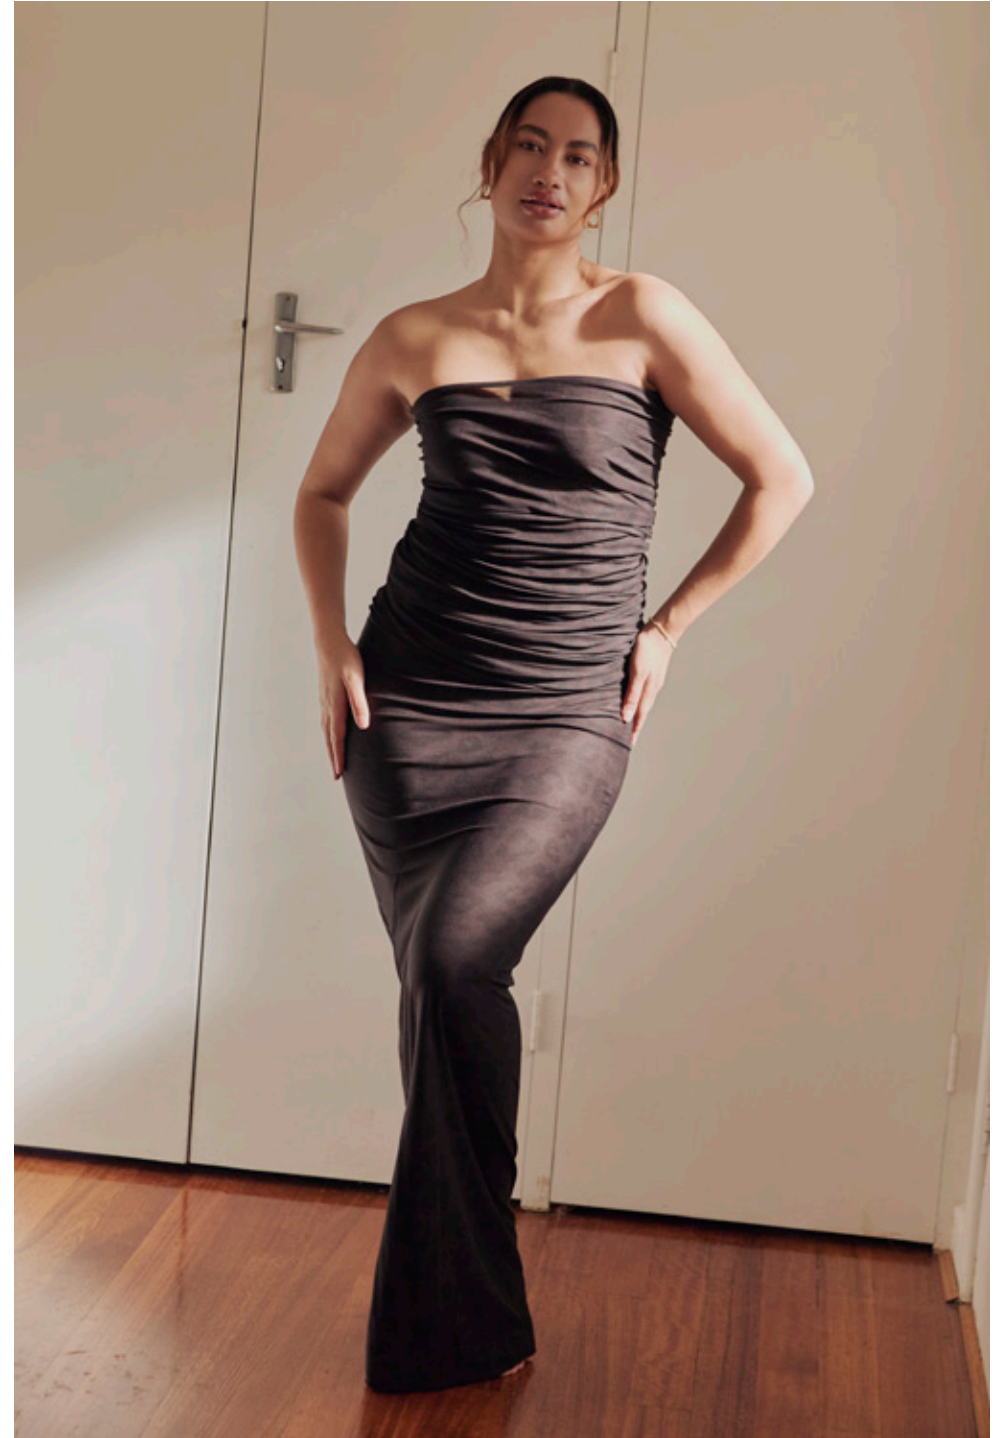

giantmanagement.com / +61 3 9827 4877