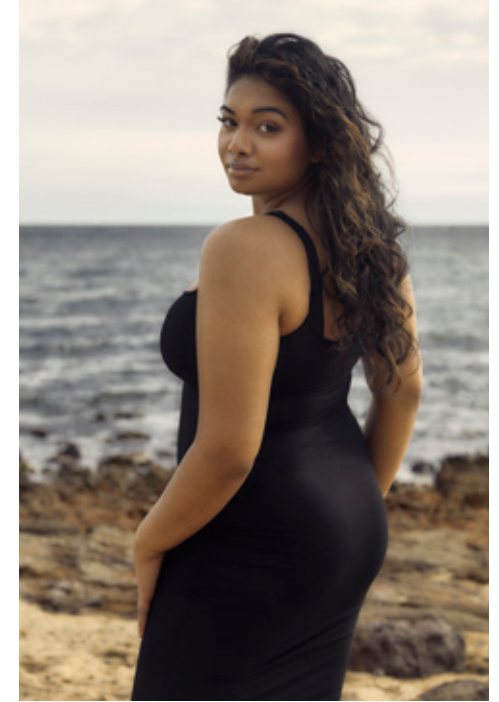

YASMEEN NASIR

GIANT

YASMEEN NASIR

GIANT

HGHT	BUST	WST	HIP	DRSS	SHOE	HAIR	EYE
170 / 5'7	100 / 39	77.5 / 30.5	106 / 42	10-12	10 / 41	BRWN	BRWN

[giantmanagement.com](http://giantmanagement.com) / +61 3 9827 4877