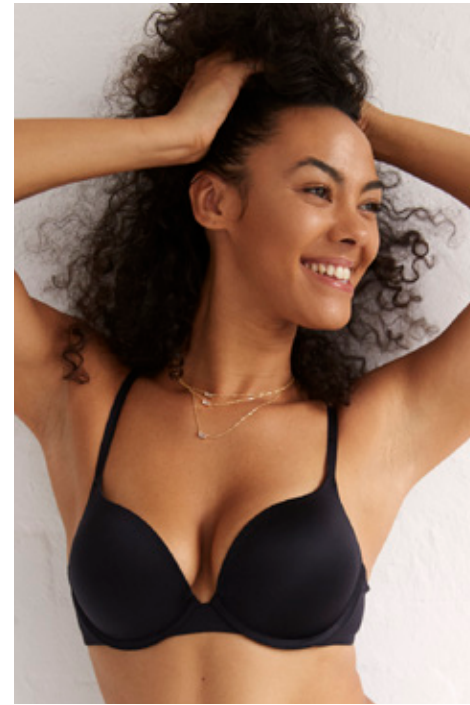

ZIGGI FLAME

GIANT

HGHT 178 / 5'10 BUST 86 / 34 WST 69 / 27 HIP 89 / 35 DRSS 8 SHOE 9 / 40 HAIR BRWN EYE BRWN

ZIGGI FLAME

GIANT

giantmanagement.com / +61 3 9827 4877