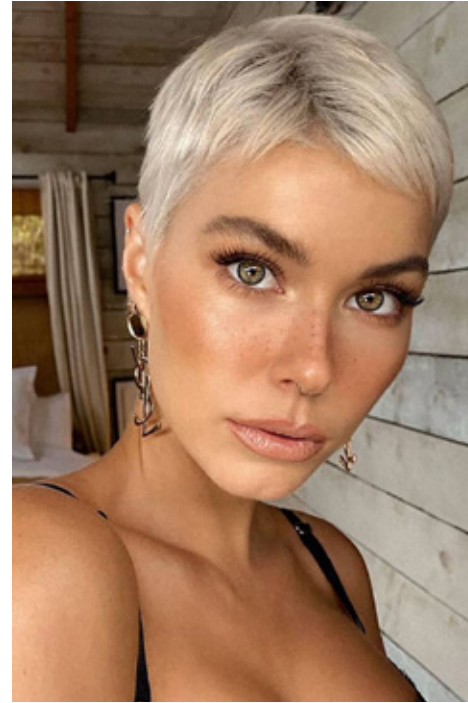

ZOE HOAD

GIANT

ZOE HOAD

GIANT

HGHT	BUST	WST	HIP	DRSS	SHOE	HAIR	EYE
170 / 5'7	89 / 35	67 / 26.5	89 / 35	8	8 / 39	BLND	GREEN

giantmanagement.com / +61 3 9827 4877