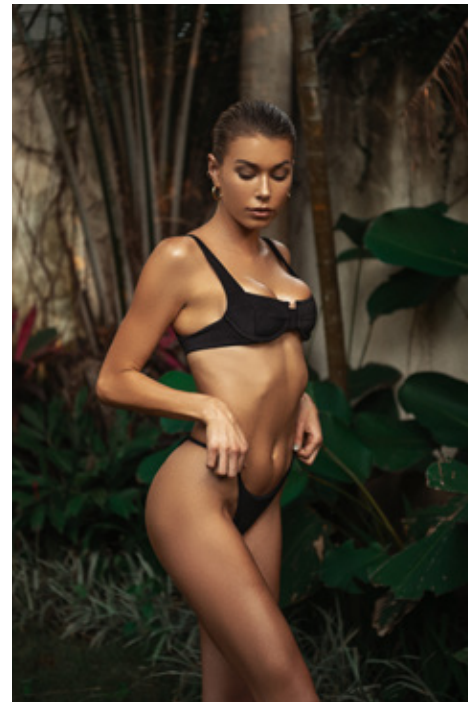

ZOE HOAD

GIANT

ZOE HOAD

GIANT

HGHT	BUST	WST	HIP	DRSS	SHOE	HAIR	EYE
170 / 5'7	89 / 35	67 / 26.5	89 / 35	8	8 / 39	BLND	GREEN

giantmanagement.com / +61 3 9827 4877