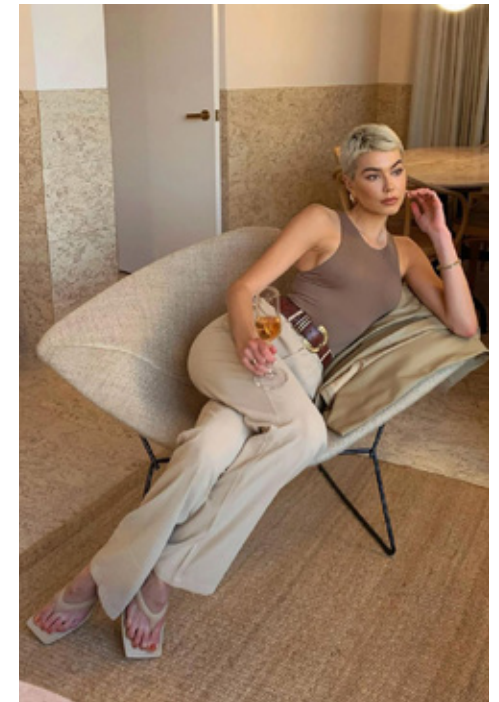

ZOE HOAD

GIANT

ZOE HOAD

GIANT

HGHT	BUST	WST	HIP	DRSS	SHOE	HAIR	EYE
170 / 5'7	89 / 35	67 / 26.5	89 / 35	8	8 / 39	BLND	GREEN

giantmanagement.com / +61 3 9827 4877