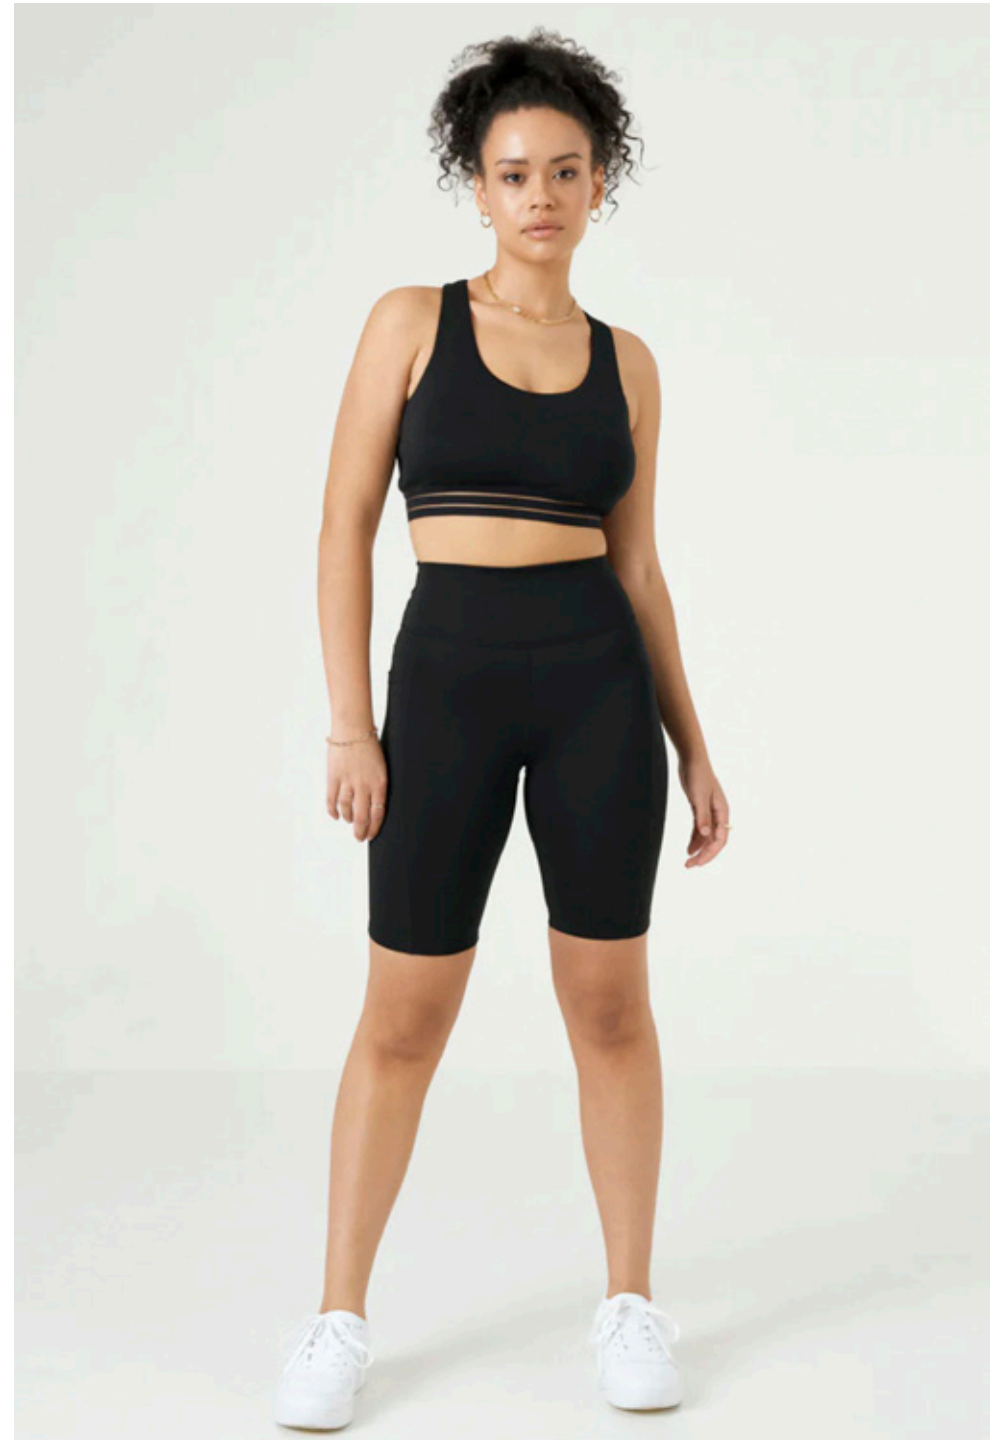

ZOE KHOZA

GIANT

HGHT	BUST	WST	HIP	DRSS	SHOE	HAIR	EYE
175 / 59	84 / 33	66 / 26	87 / 34.5	8	9 / 40	BLCK	BRWN

giantmanagement.com / +61 3 9827 4877

HGHT	BUST	WST	HIP	DRSS	SHOE	HAIR	EYE
175 / 5'9	84 / 33	66 / 26	87 / 34.5	8	9 / 40	BLCK	BRWN

HGHT 175 / 5'9 BUST 84 / 33 WST 66 / 26 HIP 87 / 34.5 DRSS 8 SHOE 9 / 40 HAIR BLCK EYE BRWN

HGHT 175 / 59 BUST 84 / 33 WST 66 / 26 HIP 87 / 34.5 DRSS 8 SHOE 9 / 40 HAIR BLCK EYE BRWN

ZOE KHOZA

HGHT 175 / 5'9" BUST 84 / 33 WST 66 / 26 HIP 87 / 34.5 DRSS 8 SHOE 9 / 40 HAIR BLCK EYE BRWN